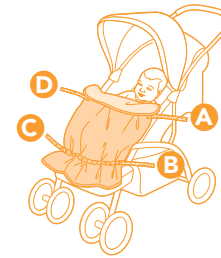

cruise snuggler™

INSTRUCTION BOOKLET

PG 1

SootheTIME™ thanks you! (Your baby will, too.)

Your little one will travel in comfort and style while you're on the go thanks to the cozy interior and water-resistant exterior. The **Cruise Snuggler's™** adjustable straps easily attach to any stroller. Traveling with baby can be simple, soothing and stress-free.

PG 2

Instructions for Cruise Snuggler™

1. Locate attachment straps.

2. Wrap straps around frame of stroller.

3. Close all 4 straps and secure with soft touch fastener.

PG 3

Material Content

Outer Shell: 100% Polyester with Polyurethane coating, Reverse Side: 100% Polyester.